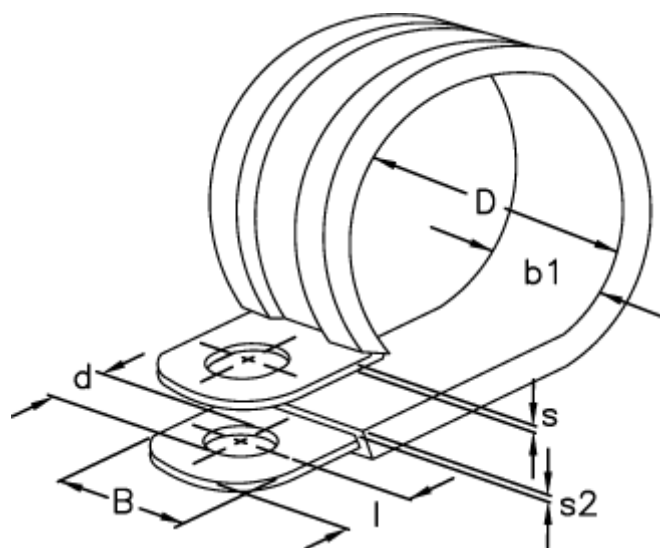

Article number: 029456112028

Description: Norma pipe retaining clip
RLGU 1. 28/12 W1

Measures

b1	= 15.0
d	= 6.4
Diameter D	= 28
l	= 6
s	= 0.8
s2	= 1.2
Width B	= 12